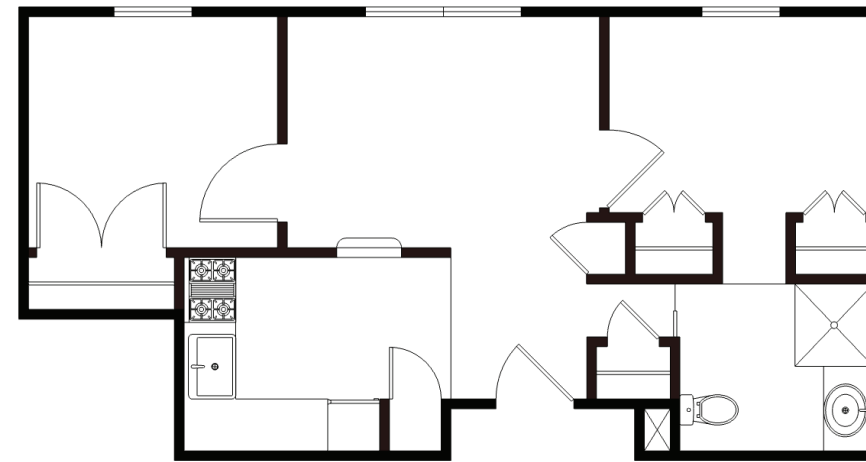

4828 MEDICAL DRIVE
BOSSIER CITY, LA 71112
318.746.0470

www.bloomatbossier.com

.....
FLOOR PLANS
.....

STUDIO

400 sq. ft.

DELUXE STUDIO

424 sq. ft.

ONE BEDROOM

500 sq. ft.

DELUXE ONE BEDROOM

520 sq. ft.

TWO BEDROOM ONE BATHROOM

678 sq. ft.

TWO BEDROOM TWO BATHROOM

709 sq. ft.

GRAND SUITE

848 sq. ft.

APARTMENT AMENITIES

- ADA accessible
- Blinds
- Cabinets
- Cable outlets
- Cable television
- Carpeting
- Ceiling fan
- Closets
- Emergency response system
- Individual HVAC unit
- Locking doors
- Microwave
- Mirrors
- Modern fire detection devices
- Oven
- Porches
- Private bathroom
- Refrigerator
- Shelves
- Shower
- Sink
- Sprinklered apartments
- Stove
- Telephone jacks
- Walk-in shower
- Wireless internet
- Wood flooring

Floor plans shown are samples. Room layout and dimensions may vary.