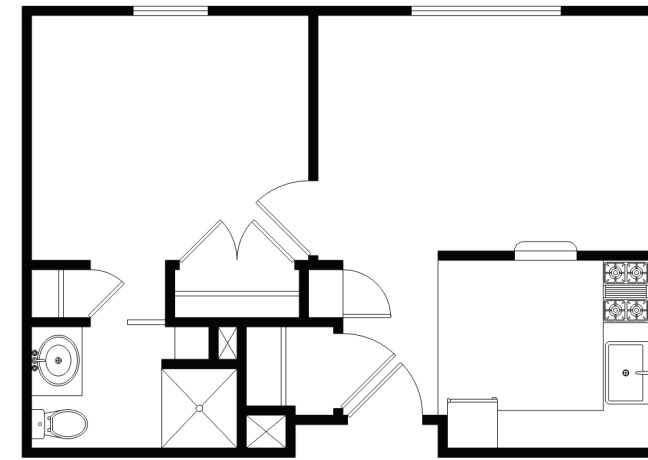

4828 MEDICAL DRIVE
BOSSIER CITY, LA 71112
318.746.0470

www.bloomatbossier.com

.....
FLOOR PLANS
.....

STUDIO

400 sq. ft.

DELUXE STUDIO

424 sq. ft.

ONE BEDROOM

500 sq. ft.

DELUXE ONE BEDROOM

520 sq. ft.

TWO BEDROOM ONE BATHROOM

678 sq. ft.

TWO BEDROOM TWO BATHROOM

709 sq. ft.

GRAND SUITE

848 sq. ft.

APARTMENT AMENITIES

- ADA accessible
- Blinds
- Cabinets
- Cable outlets
- Cable television
- Carpeting
- Ceiling fan
- Closets
- Emergency response system
- Individual HVAC unit
- Locking doors
- Microwave
- Mirrors
- Modern fire detection devices
- Oven
- Porches
- Private bathroom
- Refrigerator
- Shelves
- Shower
- Sink
- Sprinklered apartments
- Stove
- Telephone jacks
- Walk-in shower
- Wireless internet
- Wood flooring

Floor plans shown are samples. Room layout and dimensions may vary.