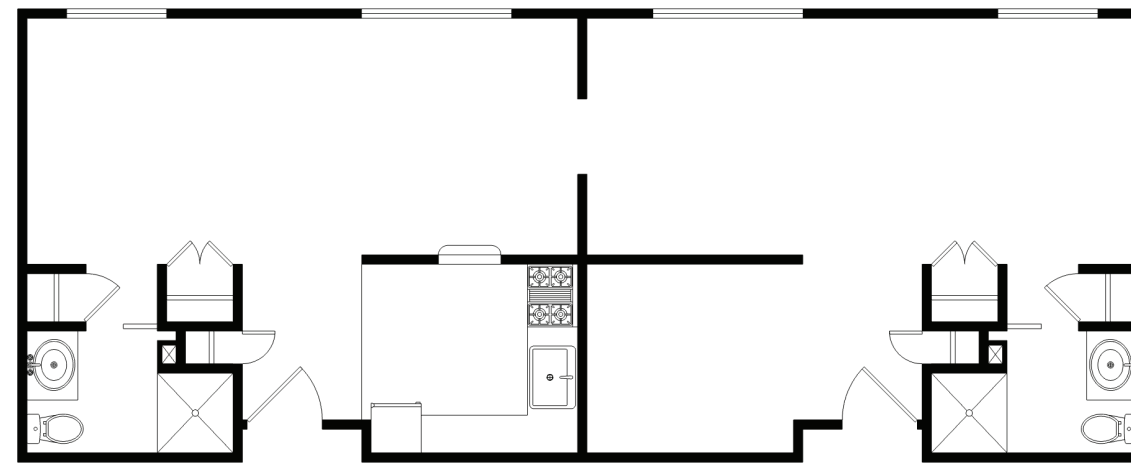

500 sq. ft.

DELUXE ONE BEDROOM

520 sq. ft.

TWO BEDROOM ONE BATHROOM

678 sq. ft.

TWO BEDROOM TWO BATHROOM

709 sq. ft.

GRAND SUITE

848 sq. ft.

APARTMENT AMENITIES

- ADA accessible
- Blinds
- Cabinets
- Cable outlets
- Cable television
- Carpeting
- Ceiling fan
- Closets
- Emergency response system
- Individual HVAC unit
- Locking doors
- Microwave
- Mirrors
- Modern fire detection devices
- Oven
- Porches
- Private bathroom
- Refrigerator
- Shelves
- Shower
- Sink
- Sprinklered apartments
- Stove
- Telephone jacks
- Walk-in shower
- Wireless internet
- Wood flooring

Floor plans shown are samples. Room layout and dimensions may vary.