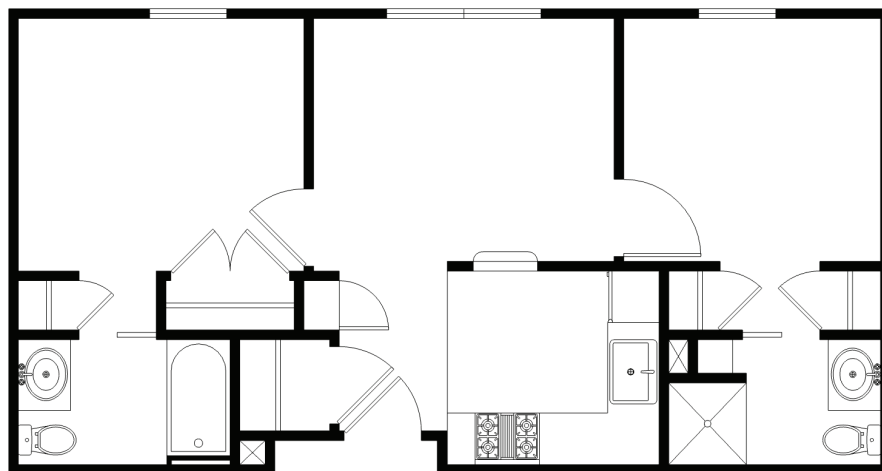

4828 MEDICAL DRIVE
BOSSIER CITY, LA 71112
318.746.0470

www.bloomatbossier.com

.....
FLOOR PLANS
.....

STUDIO

400 sq. ft.

DELUXE STUDIO

424 sq. ft.

ONE BEDROOM

500 sq. ft.

DELUXE ONE BEDROOM

520 sq. ft.

TWO BEDROOM ONE BATHROOM

678 sq. ft.

TWO BEDROOM TWO BATHROOM

709 sq. ft.

GRAND SUITE

848 sq. ft.

APARTMENT AMENITIES

- ADA accessible
- Blinds
- Cabinets
- Cable outlets
- Cable television
- Carpeting
- Ceiling fan
- Closets
- Emergency response system
- Individual HVAC unit
- Locking doors
- Microwave
- Mirrors
- Modern fire detection devices
- Oven
- Porches
- Private bathroom
- Refrigerator
- Shelves
- Shower
- Sink
- Sprinklered apartments
- Stove
- Telephone jacks
- Walk-in shower
- Wireless internet
- Wood flooring

Floor plans shown are samples. Room layout and dimensions may vary.