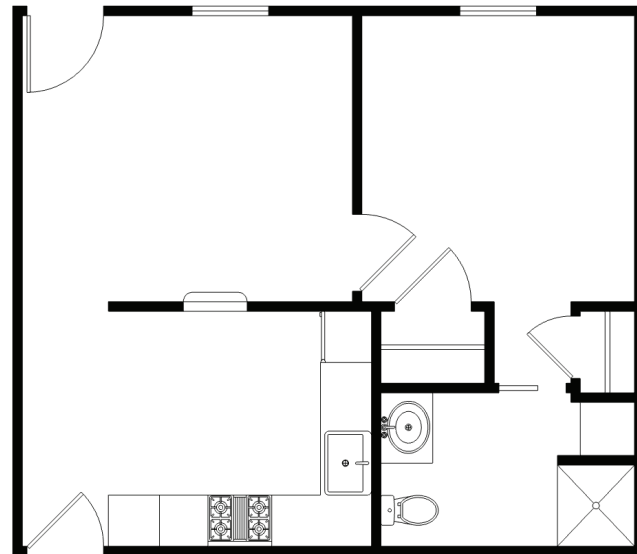

4828 MEDICAL DRIVE
BOSSIER CITY, LA 71112
318.746.0470

www.bloomatbossier.com

.....
FLOOR PLANS
.....

STUDIO

400 sq. ft.

DELUXE STUDIO

424 sq. ft.

ONE BEDROOM

500 sq. ft.

DELUXE ONE BEDROOM

520 sq. ft.

TWO BEDROOM ONE BATHROOM

678 sq. ft.

TWO BEDROOM TWO BATHROOM

709 sq. ft.

GRAND SUITE

848 sq. ft.

APARTMENT AMENITIES

- ADA accessible
- Blinds
- Cabinets
- Cable outlets
- Cable television
- Carpeting
- Ceiling fan
- Closets
- Emergency response system
- Individual HVAC unit
- Locking doors
- Microwave
- Mirrors
- Modern fire detection devices
- Oven
- Porches
- Private bathroom
- Refrigerator
- Shelves
- Shower
- Sink
- Sprinklered apartments
- Stove
- Telephone jacks
- Walk-in shower
- Wireless internet
- Wood flooring

Floor plans shown are samples. Room layout and dimensions may vary.