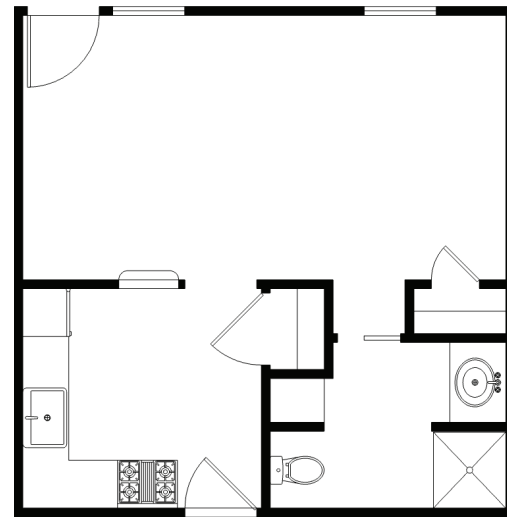

4828 MEDICAL DRIVE
BOSSIER CITY, LA 71112
318.746.0470

www.bloomatbossier.com

.....
FLOOR PLANS
.....

STUDIO

400 sq. ft.

DELUXE STUDIO

424 sq. ft.

ONE BEDROOM

500 sq. ft.

DELUXE ONE BEDROOM

520 sq. ft.

TWO BEDROOM ONE BATHROOM

678 sq. ft.

TWO BEDROOM TWO BATHROOM

709 sq. ft.

GRAND SUITE

848 sq. ft.

APARTMENT AMENITIES

- ADA accessible
- Blinds
- Cabinets
- Cable outlets
- Cable television
- Carpeting
- Ceiling fan
- Closets
- Emergency response system
- Individual HVAC unit
- Locking doors
- Microwave
- Mirrors
- Modern fire detection devices
- Oven
- Porches
- Private bathroom
- Refrigerator
- Shelves
- Shower
- Sink
- Sprinklered apartments
- Stove
- Telephone jacks
- Walk-in shower
- Wireless internet
- Wood flooring

Floor plans shown are samples. Room layout and dimensions may vary.