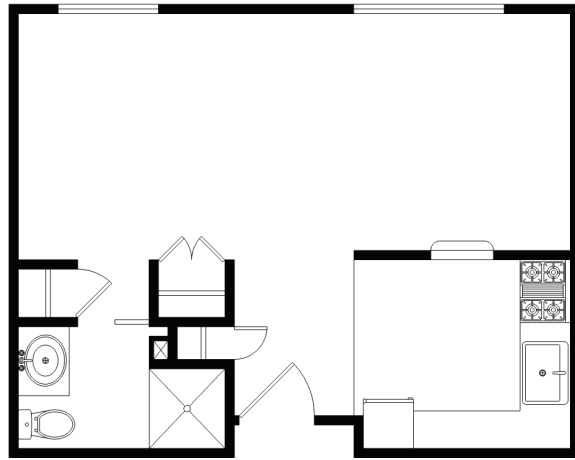

4828 MEDICAL DRIVE
BOSSIER CITY, LA 71112
318.746.0470

www.bloomatbossier.com

.....
FLOOR PLANS
.....

STUDIO

400 sq. ft.

DELUXE STUDIO

424 sq. ft.

ONE BEDROOM

500 sq. ft.

DELUXE ONE BEDROOM

520 sq. ft.

TWO BEDROOM ONE BATHROOM

678 sq. ft.

TWO BEDROOM TWO BATHROOM

709 sq. ft.

GRAND SUITE

848 sq. ft.

APARTMENT AMENITIES

- ADA accessible
- Blinds
- Cabinets
- Cable outlets
- Cable television
- Carpeting
- Ceiling fan
- Closets
- Emergency response system
- Individual HVAC unit
- Locking doors
- Microwave
- Mirrors
- Modern fire detection devices
- Oven
- Porches
- Private bathroom
- Refrigerator
- Shelves
- Shower
- Sink
- Sprinklered apartments
- Stove
- Telephone jacks
- Walk-in shower
- Wireless internet
- Wood flooring

Floor plans shown are samples. Room layout and dimensions may vary.